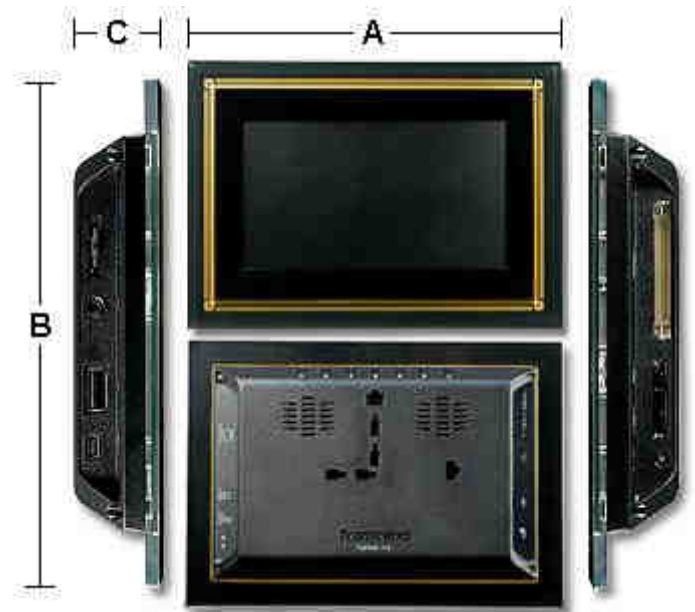

PF710 Series

PF710 / PF710C

Description

PF710 Series have 2 models in different color. Which PF710 is onyx black and PF710C is crystal. PF710 Series are designed to access and playback photos and music from a variety of sources: USB Flash drives, memory cards, or it's on-board flash memory.

System Requirements

System requirements for connecting PF710 Series to a computer:

1. 100~240V voltage power outlet for the DC adaptor.
2. Desktop or notebook computer with a working USB port.
3. One of the following Operating Systems (OS):

- Windows® 2000
- Windows® XP
- Windows® Vista
- Mac™ OS 10.0, or later
- Linux™ Kernel 2.4, or later

Features

- Bright 7" widescreen color TFT LCD panel
- Built-in stereo speakers and headphone jack
- Supports USB flash drives and SD/SDHC/MMC/MS/CF memory cards
- Fully compliant with Hi-Speed USB 2.0 and backwards compatible with USB 1.1
- Direct USB connection to your PC for easy file transfer
- Built-in memory – works even without a memory card
- Auto power on/off
- Slideshow, thumbnail, still picture, and zoom-in viewing options
- View photos with background music
- Attractive Themes to accent your pictures with
- Important date/event reminder
- Clock, alarm and calendar functions

Placement

Dimensions

Side	Millimeters	Inches
A	219.00 ± 1.00	8.62 ± 0.04
B	156.00 ± 1.00	6.14 ± 0.04
C	28.00 ± 1.00	1.10 ± 0.04

Ordering Information

Device Description	Memory Size	Transcend P/N
PF710 Digital Photo Frame – Onyx Black	1GB	TS1GPF710
PF710C Digital Photo Frame – Crystal	1GB	TS1GPF710C